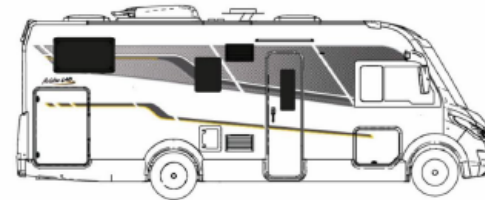

benimar
2018

NEW
Aristeo 642

L: 699 cm
W: 235 cm
H: 289 cm

	5
	5
	5

- Truma combi gas 4000W

STRONG POINTS

- Only 6,99m
- Front electric roofbed 2 Pl (230kg max)
- Height adjustable rear bed
- L shaped kitchen
- Large fridge 140l AES with separate 9 bottles (1.5l) compartment
- Bathroom with separate shower
- Bathroom window
- Big adjustable storage space with 2 locker doors

benimar
2018

Range
Aristeo

CHASSIS

- FIAT with 2.3l engine 130HP and 6 speed gearbox
- Rear axle extra wide
- 16" wheels
- ABS
- Cab air conditioning
- Driver and passenger airbags
- Cruise control
- Electric and heated rear mirrors
- Central locking with remote control
- Electric windows
- Depth and Height adjustable steering wheel
- Radio CD + Bluetooth + USB + touch screen
- Radio commands on the steering wheel
- Day light
- Front bumper same colour as the cab
- Rear parking sensors with dashboard display
- REMIS folding blind
- Cab seats covered in same fabric as upholstery
- Swivel reclining seats with armrests and height adjustment

BODY

- Full polyester body
- Polyester under body
- Dometic D-Lux double glazed windows
- Entrance door window
- Entrance door mosquito net
- External light
- Soft closing drawers
- Removable cushion covers
- Front electric roofbed 2 Pl (230kg max)
- Sink and 3 burner hob
- Large fridge 140l AES with separate 9 bottles (1.5l) compartment
- TV support
- 1 kitchen set