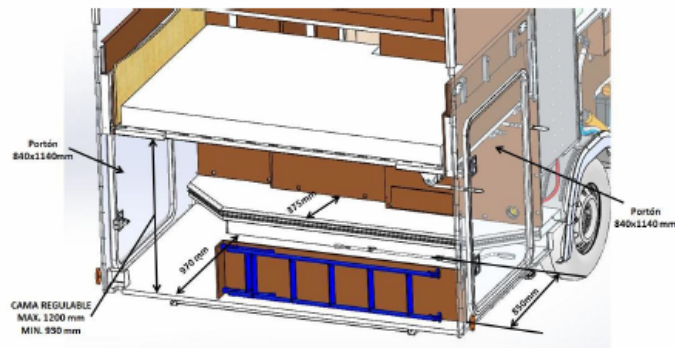

benimar
2018

Mileo 242

L: 699 cm
W: 230 cm
H: 289 cm

5
 5
 5

- Diesel heater
- Water boiler

STRONG POINTS

- 5 driving places
- Electric roofbed 2 PI (230kg max)
- Height adjustable rear bed
- L shaped kitchen
- Large fridge 140l AES with separate 9 bottles (1.5l) compartment
- Extractor fan
- Bottle rack
- Bathroom with separate shower
- Bathroom window
- Big adjustable garage with 2 locker doors

benimar
2018

Range Mileo

CHASSIS

- FIAT with 2.3l engine 130HP and 6 speed gearbox
- Rear axle extra wide
- Front bumper same colour as the cab
- ABS
- Cab air conditioning
- Driver and passenger airbags
- Cruise control
- Electric and heated rear mirrors
- Central locking with remote control
- Electric windows
- Depth adjustable steering wheel
- Radio commands on the steering wheel
- Radio CD + Bluetooth + USB + touch screen
- Cab seats covered in same fabric as upholstery
- Day light
- Swivel seats
- Swivel reclining seats with armrests and height adjustment

BODY

- Full polyester body
- Sidewalls and roof without wood (impossible to rot)
- 100% reinforced polyester profiled pot cab
- Skyview rooflight with sunblind and mosquito net (71x105cm)
- Dometic D-Lux double glazed windows
- Entrance door with 2 locking points + invisible hinges + central locking
- Multiposition telescopic table leg
- Inner body speakers
- Light in wardrobe
- Drawers in L-shaped kitchen
- Sink and 3 burner hob
- Large fridge 140l AES with separate 9 bottles (1.5l) compartment
- New rear spoiler
- Bicycle rack fasteners
- LED lights
- Soft closing drawers
- Lounge furniture with round wooden corners
- Electric roofbed 2 PI (230kg max)
- Removable cushion covers
- Extractor fan
- Separate shower
- TV support
- 3 lounge cushions
- 2 bedroom pillows
- 1 kitchen set