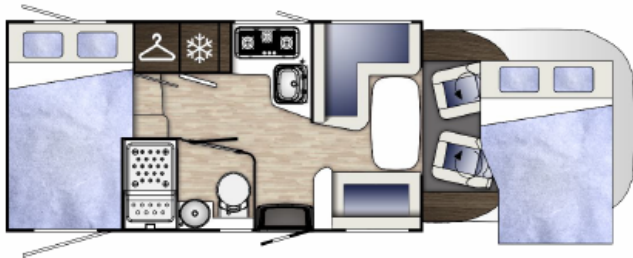

benimar
2018

Mileo 242

L: 699 cm
W: 230 cm
H: 289 cm

5
 5
 5

- Diesel heater
- Water boiler

STRONG POINTS

- 5 driving places
- Electric roofbed 2 PI (230kg max)
- Height adjustable rear bed
- L shaped kitchen
- Large fridge 140l AES with separate 9 bottles (1.5l) compartment
- Extractor fan
- Bottle rack
- Bathroom with separate shower
- Bathroom window
- Big adjustable garage with 2 locker doors

benimar
2018

Range Mileo

CHASSIS

- FIAT with 2.3l engine 130HP and 6 speed gearbox
- Rear axle extra wide
- Front bumper same colour as the cab
- ABS
- Cab air conditioning
- Driver and passenger airbags
- Cruise control
- Electric and heated rear mirrors
- Central locking with remote control
- Electric windows
- Depth adjustable steering wheel
- Radio commands on the steering wheel
- Radio CD + Bluetooth + USB + touch screen
- Cab seats covered in same fabric as upholstery
- Day light
- Swivel seats
- Swivel reclining seats with armrests and height adjustment

BODY

- Full polyester body
- Sidewalls and roof without wood (impossible to rot)
- 100% reinforced polyester profiled pot cab
- Skyview rooflight with sunblind and mosquito net (71x105cm)
- Dometic D-Lux double glazed windows
- Entrance door with 2 locking points + invisible hinges + central locking
- Multiposition telescopic table leg
- Inner body speakers
- Light in wardrobe
- Drawers in L-shaped kitchen
- Sink and 3 burner hob
- Large fridge 140l AES with separate 9 bottles (1.5l) compartment
- New rear spoiler
- Bicycle rack fasteners
- LED lights
- Soft closing drawers
- Lounge furniture with round wooden corners
- Electric roofbed 2 PI (230kg max)
- Removable cushion covers
- Extractor fan
- Separate shower
- TV support
- 3 lounge cushions
- 2 bedroom pillows
- 1 kitchen set