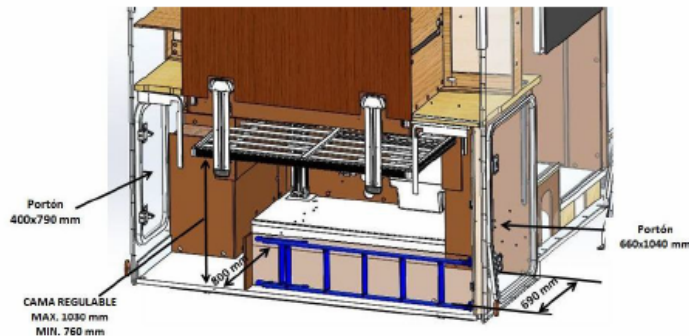

benimar
2018

Mileo 294

L: 739 cm
W: 230 cm
H: 289 cm

4
5
4

- Truma combi gas 4000W

STRONG POINTS

- Electric roofbed 2 PI (230kg max)
- Height adjustable rear bed
- L shaped kitchen
- Large fridge 140l AES with separate 9 bottles (1.5l) compartment
- Extractor fan
- Door between bedroom and dining room
- Huge central bathroom with big dressing area
- Big adjustable garage with 2 locker doors

benimar
2018

Range Mileo

CHASSIS

- FIAT with 2.3l engine 130HP and 6 speed gearbox
- Rear axle extra wide
- Front bumper same colour as the cab
- ABS
- Cab air conditioning
- Driver and passenger airbags
- Cruise control
- Electric and heated rear mirrors
- Central locking with remote control
- Electric windows
- Depth adjustable steering wheel
- Radio commands on the steering wheel
- Radio CD + Bluetooth + USB + touch screen
- Cab seats covered in same fabric as upholstery
- Day light
- Swivel seats
- Swivel reclining seats with armrests and height adjustment

BODY

- Full polyester body
- Sidewalls and roof without wood (impossible to rot)
- 100% reinforced polyester profiled pot cab
- Skyview rooflight with sunblind and mosquito net (71x105cm)
- Dometic D-Lux double glazed windows
- Entrance door with 2 locking points + invisible hinges + central locking
- Multiposition telescopic table leg
- Inner body speakers
- Light in wardrobe
- Drawers in L-shaped kitchen
- Sink and 3 burner hob
- Large fridge 140l AES with separate 9 bottles (1.5l) compartment
- New rear spoiler
- Bicycle rack fasteners
- LED lights
- Soft closing drawers
- Lounge furniture with round wooden corners
- Electric roofbed 2 PI (230kg max)
- Removable cushion covers
- Extractor fan
- Separate shower
- TV support
- 3 lounge cushions
- 2 bedroom pillows
- 1 kitchen set