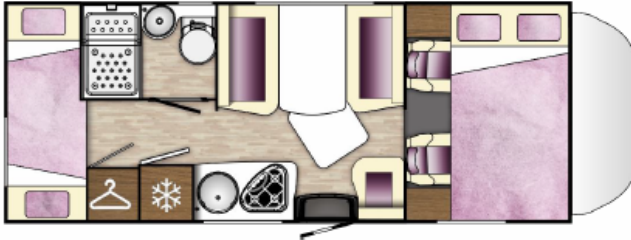

benimar
2018

Sport 314

L: 644 cm
W: 230 cm
H: 308 cm

6
 6
 6

- Diesel heater
- Water boiler

STRONG POINTS

- 6 driving places
- Height adjustable rear bed
- Big fridge 150l with separate freezer
- Bathroom with separate shower
- Bathroom window
- Big storage space with 2 locker doors

benimar
2018

Range Sport

CHASSIS

- FIAT with 2.3l engine 130HP and 6 speed gearbox
- Rear axle extra wide
- Front bumper same colour as the cab
- ABS
- Cab air conditioning
- Driver and passenger airbags
- Cruise control
- Electric and heated rear mirrors
- Central locking with remote control
- Electric windows
- Depth adjustable steering wheel
- Radio commands on the steering wheel
- Radio CD + Bluetooth + USB + touch screen
- Day light
- Cab seats covered in same fabric as upholstery
- Reclining seats with armrests and height adjustment

BODY

- Full polyester body
- Sidewalls and roof without wood (impossible to rot)
- Lounge skylight (700x500cm)
- Dometic D-Lux double glazed windows
- Entrance door window
- Entrance door mosquito net
- New rear bumper with LED lights
- Bicycle rack fasteners
- Soft closing drawers
- Removable cushion covers
- 155cm Luton bed
- LED lights
- Sink and 3 burner hob
- Separate shower
- 3 lounge cushions
- 2 bedroom pillows
- 1 kitchen set