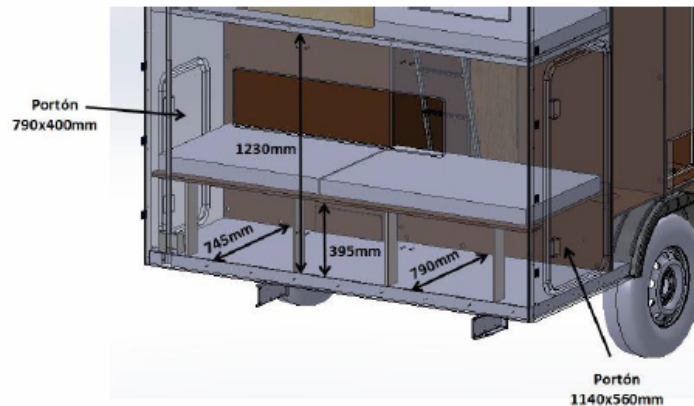

benimar
2018

Sport 314

L: 644 cm
W: 230 cm
H: 308 cm

6
 6
 6

- Diesel heater
- Water boiler

STRONG POINTS

- 6 driving places
- Height adjustable rear bed
- Big fridge 150l with separate freezer
- Bathroom with separate shower
- Bathroom window
- Big storage space with 2 locker doors