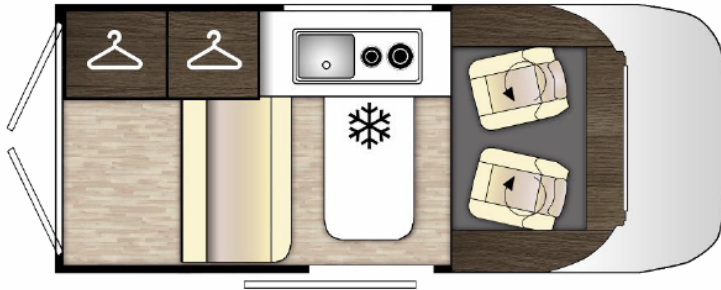

## Benivan 101

L: 499 cm  
An: 196 cm  
Al: 203 cm

	4
	4
	4

- Diesel heater Webasto AT2000 W

### BODY

- 41l fridge compressor
- Double bed integrated in elevating roof

### STRONG POINTS

- Only 4,99m
- 4 sleeping places
- Bi-ton furniture type "MILEO"
- Double bed integrated in elevating roof
- Compressor fridge
- Easy access sliding side door