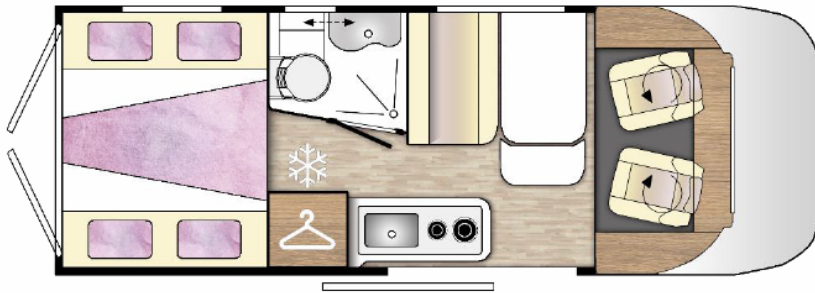

## Benivan 115

L: 599 cm  
W: 205 cm  
H: 260 cm

#### BODY

- Entrance door window
- Entrance door mosquito net
- Soft closing drawers
- Removable cushion covers
- Multiposition telescopic table leg
- Door between bedroom and dining room
- Height adjustable rear bed
- Bottle rack
- 1 kitchen set