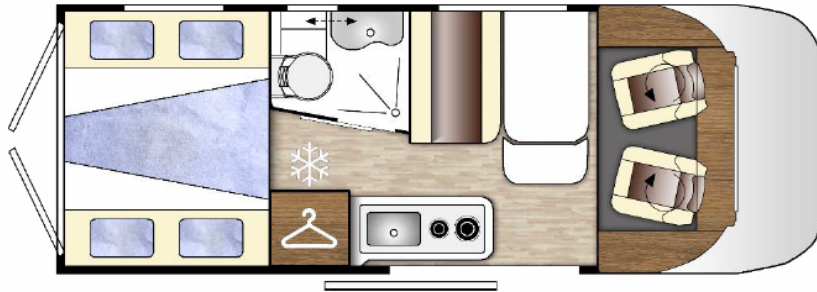

Benivan 118

L: 599 cm
W: 205 cm
H: 260 cm

- Truma Combi D4 - 4000W

CHASSIS

- FIAT with Euro 6 - 2.3l engine 130HP and 6 speed gearbox
- Light grey metallic paint (front bumper included)
- ABS
- ESP + Traction Plus
- Fog lights
- Cab air conditioning
- Driver and passenger airbags
- Cruise control
- Electric and heated rear mirrors
- Central locking with remote control
- Electric windows
- Depth and Height adjustable steering wheel
- Radio Bluetooth
- Radio commands on the steering wheel
- Day light
- Front bumper same colour as the cab
- 15" alu wheels
- Front grill in glossy black
- Onboard computer
- Cab seats covered in same fabric as upholstery
- Swivel seats with armrests and height adjustment

BODY

- Entrance door window
- Entrance door mosquito net
- External light
- Soft closing drawers
- Removable cushion covers
- Multiposition telescopic table leg
- Door between bedroom and dining room
- Height adjustable rear bed
- Twin beds transformable into double bed 140cm wide
- Drawers under the bed
- Sliding side door with electric lock
- REMIS folding blinds
- Rear parking sensors
- Bottle rack
- 1 kitchen set